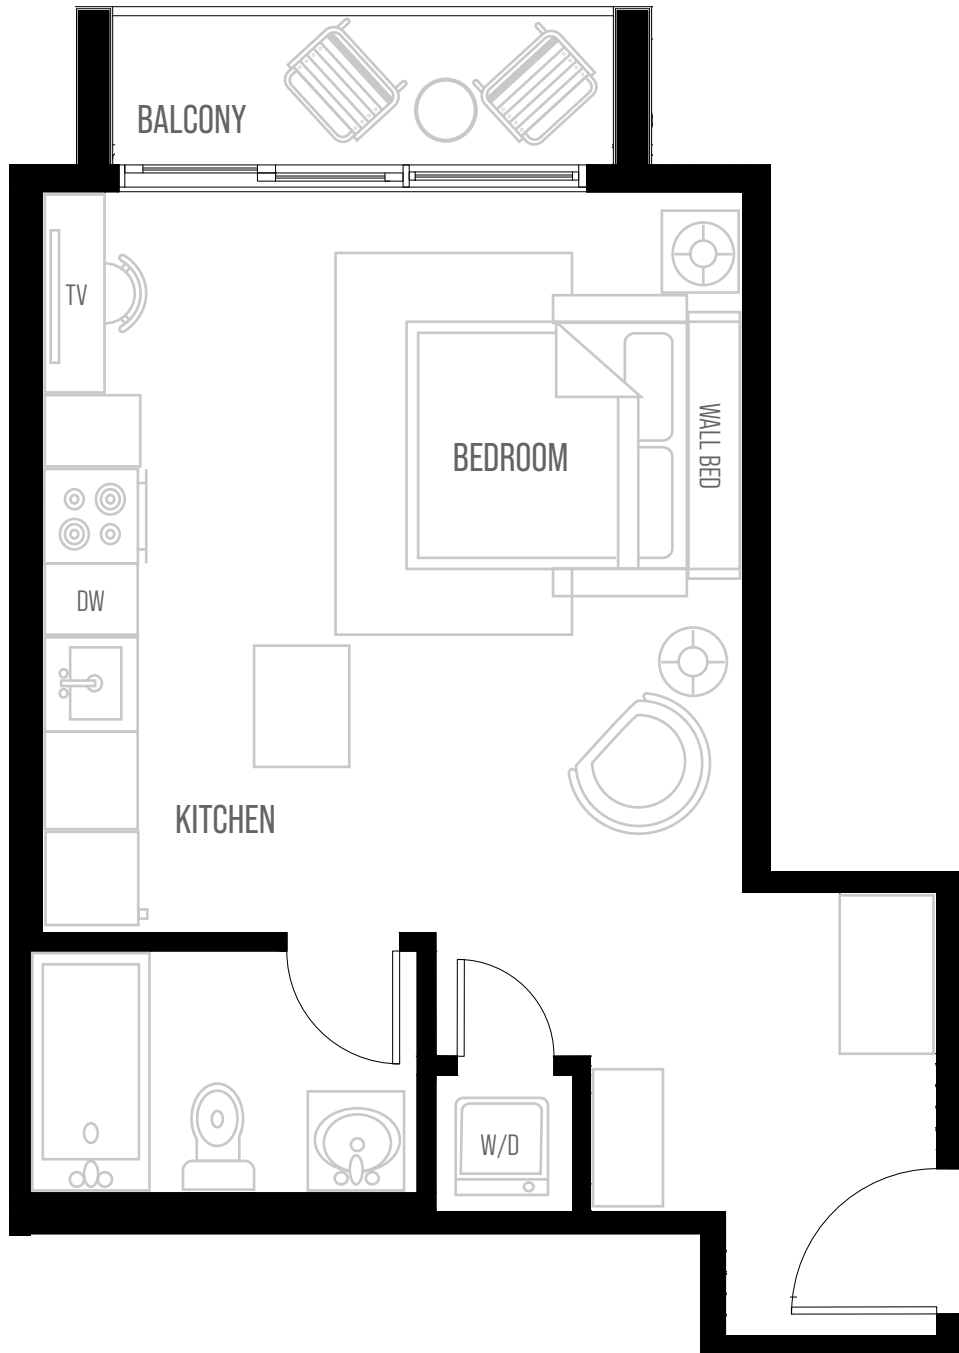

Bachelor Suite

Fully Furnished, All-Inclusive

302-92 Hinton Ave
345 sq.ft. - 3rd Floor

5
4
3
2
B

DWELLHINTONBURG.CA

* Disclaimer: Layouts are subject to change.