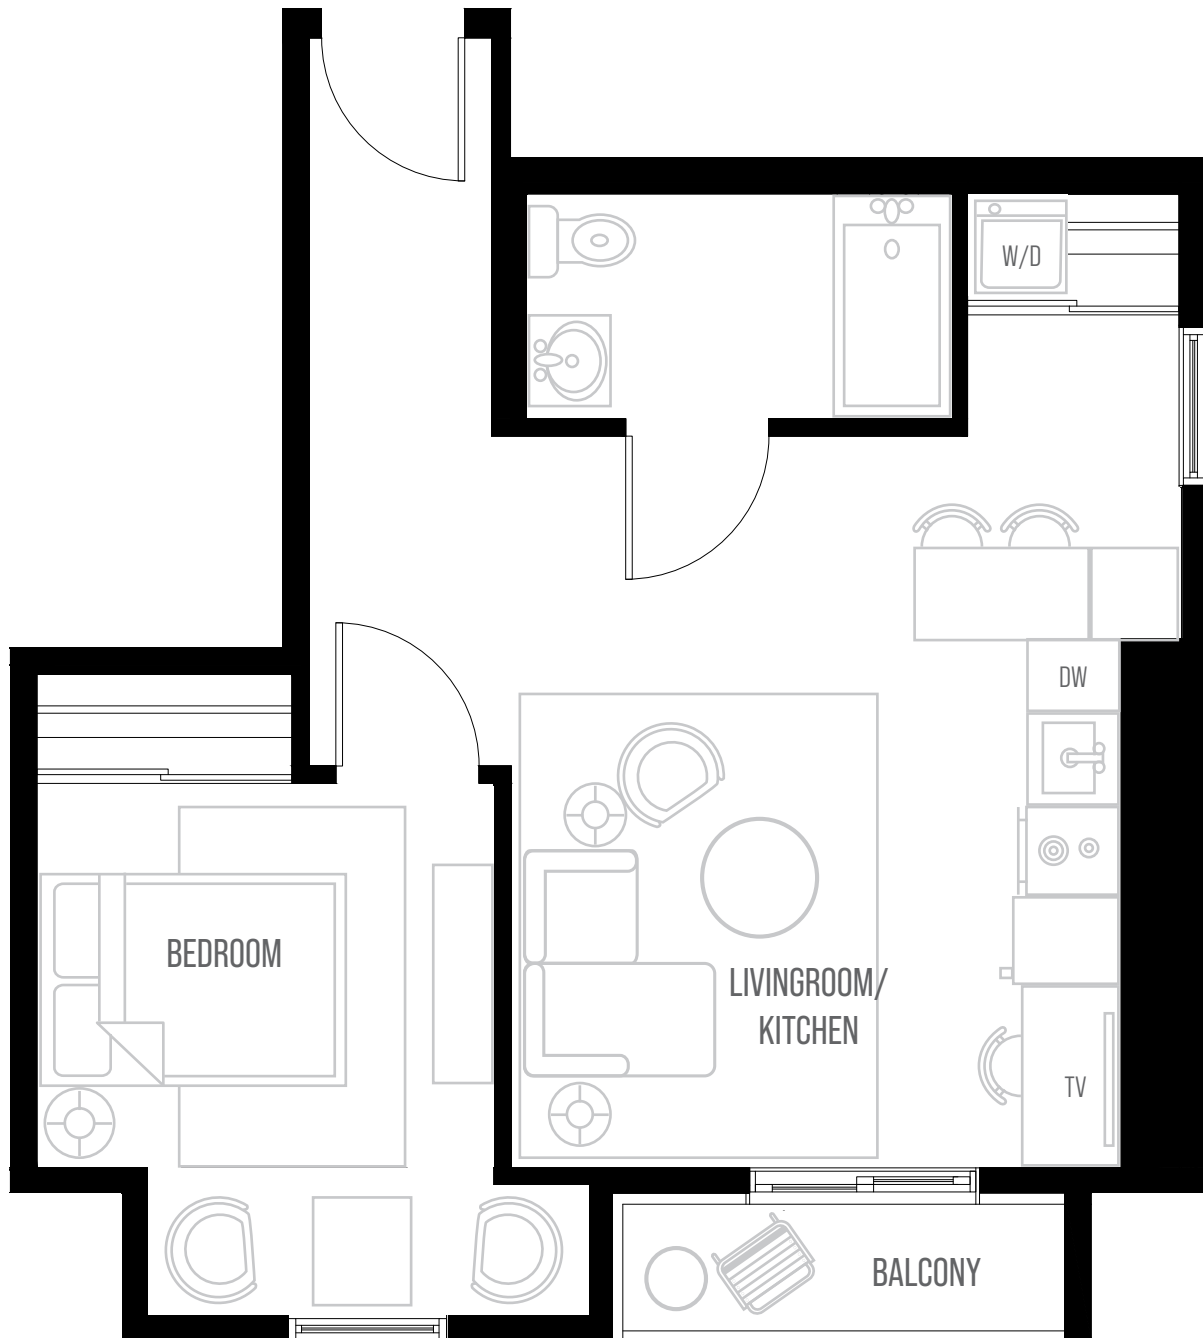

# 1 Bedroom Suite

Fully Furnished, All-Inclusive

216-92 Hinton Ave  
538 sq.ft. - 2<sup>nd</sup> Floor

5  
4  
3  
2  
B

\* Disclaimer: Layouts are subject to change.