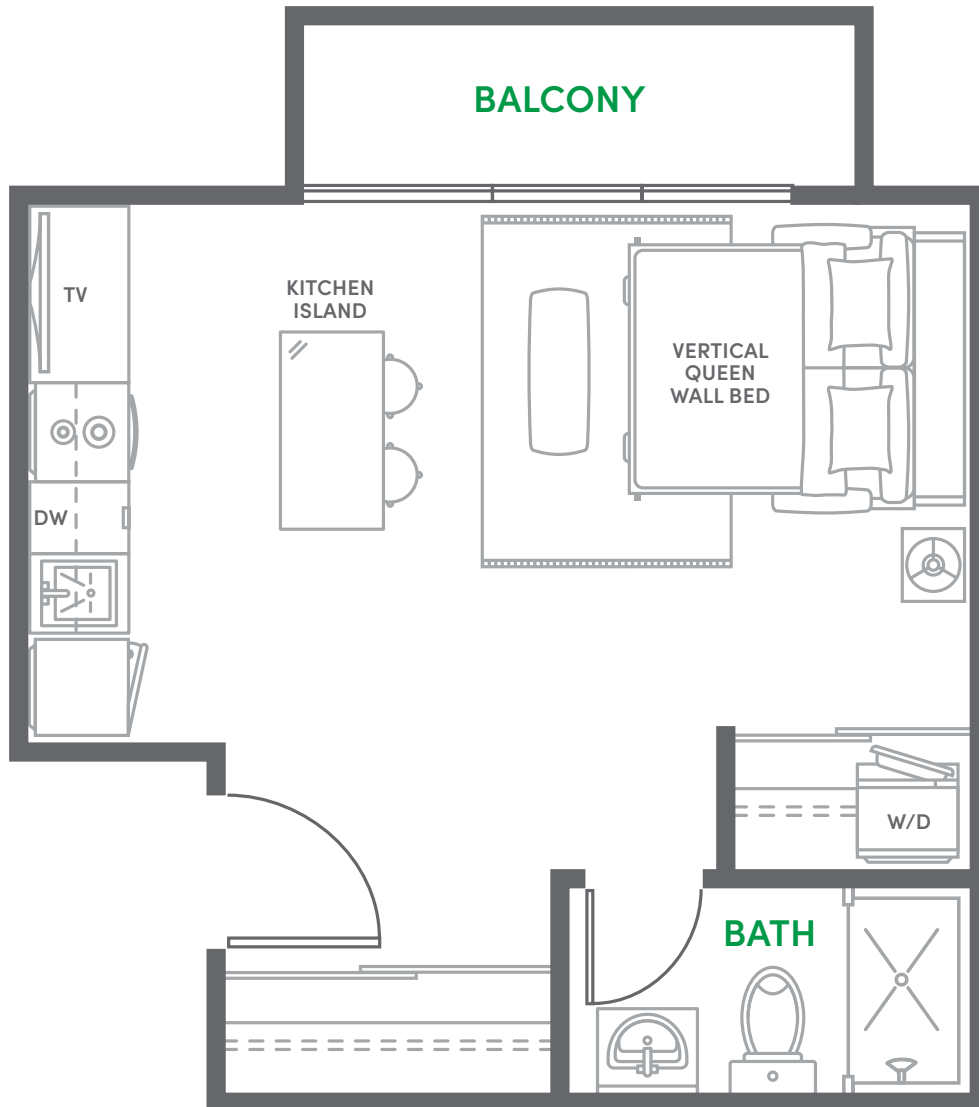

Bachelor Suite

507-92 Hinton Ave
310 sq.ft. - Fourth Level

dwellhintonburg.ca

6
5
4
3
2
B

Final layouts, dimensions and furniture are subject to change.